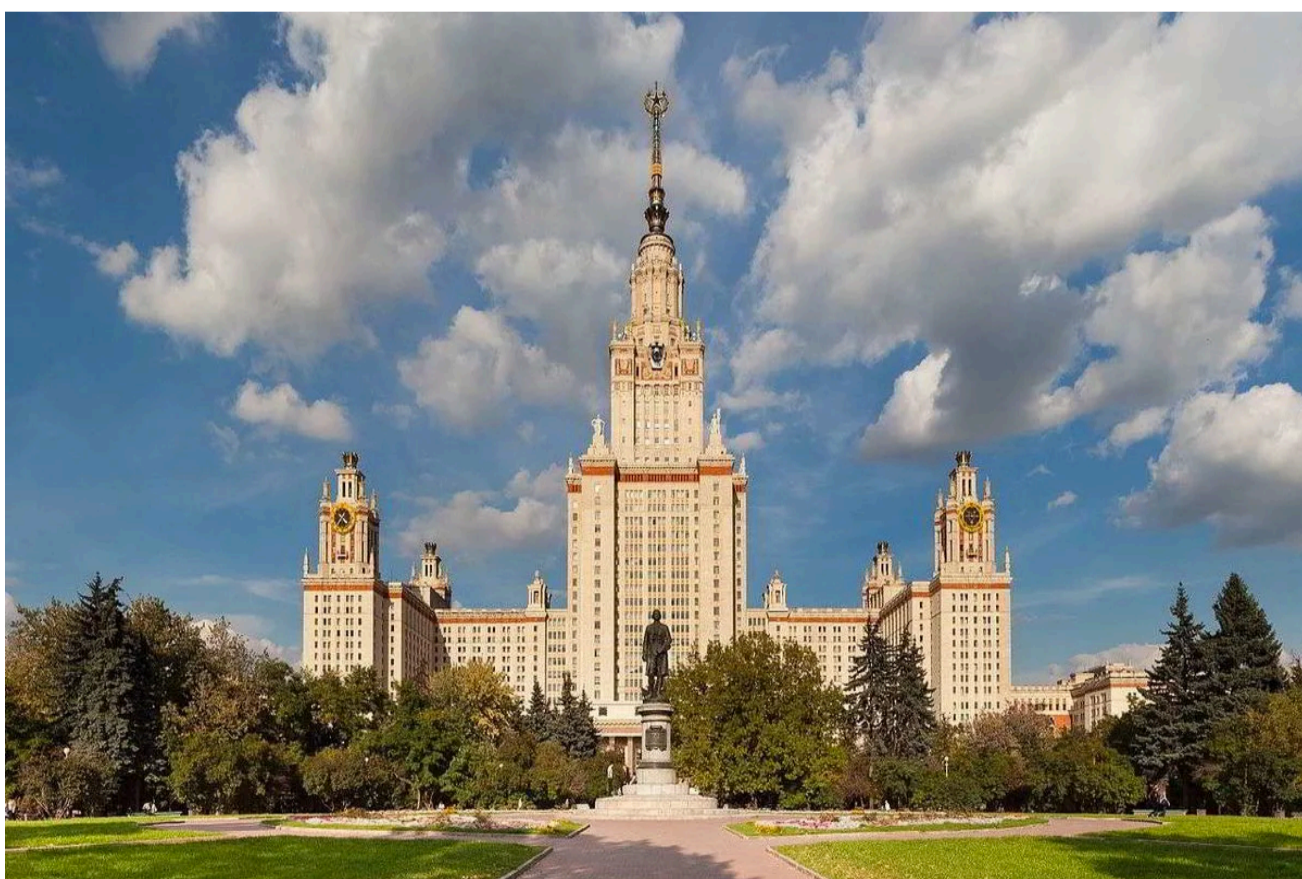

Methods

The collection of history data was carried out by archival search.

Results

The Moscow University was founded in 1755. Teaching of pathology began in 1769 (Veniaminov P.D.). Further development Pathology in Russia is associated with Polunin A.I., Klein I.F., Abrikosov A.I. In 1930, Medical Faculty was transformed into the 1st Moscow Medical Institute and to which university clinical campus builded in 1897 was transferred.

Medical education in Moscow University was restored 62 years later (1992). Currently, a course of Pathological anatomy is taught at the Lomonosov University Clinic on basis of Clinical Pathology Department.

Old building of Moscow University on Mokhovaya street

University clinical campus on the Devich'e Pole (view from the bell tower of the Novodevichy Convent)

The main building of Moscow State University (nowadays)